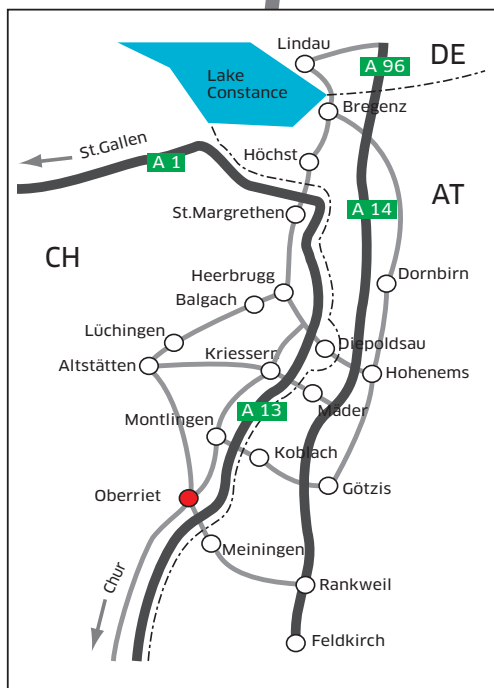

▲ Main reception KIZ

▲ Reception Campus

1 Jansen Campus  
 Industriestrasse 32

2 Customer information centre (KIZ)  
 Showroom steel and aluminium systems  
 Industriestrasse 34

3 Distribution plastics  
 Showroom plastics  
 Feldhofstrasse 11

4 Staff restaurant  
 Neudorfstrasse 48

5 Logistics steel tubes  
 Eichaustrasse 7b

6 Logistics plastics

7 Delivery main warehouse  
 Industriestrasse 34

8 Delivery hall J  
 Eichaustrasse 7c

● Car park (P1 - P4)

▲ Entrance

Village of Oberriet

Church

Motorway St.Gallen - Chur (A13)

Zollamt Oberriet  
 (transit custom office)